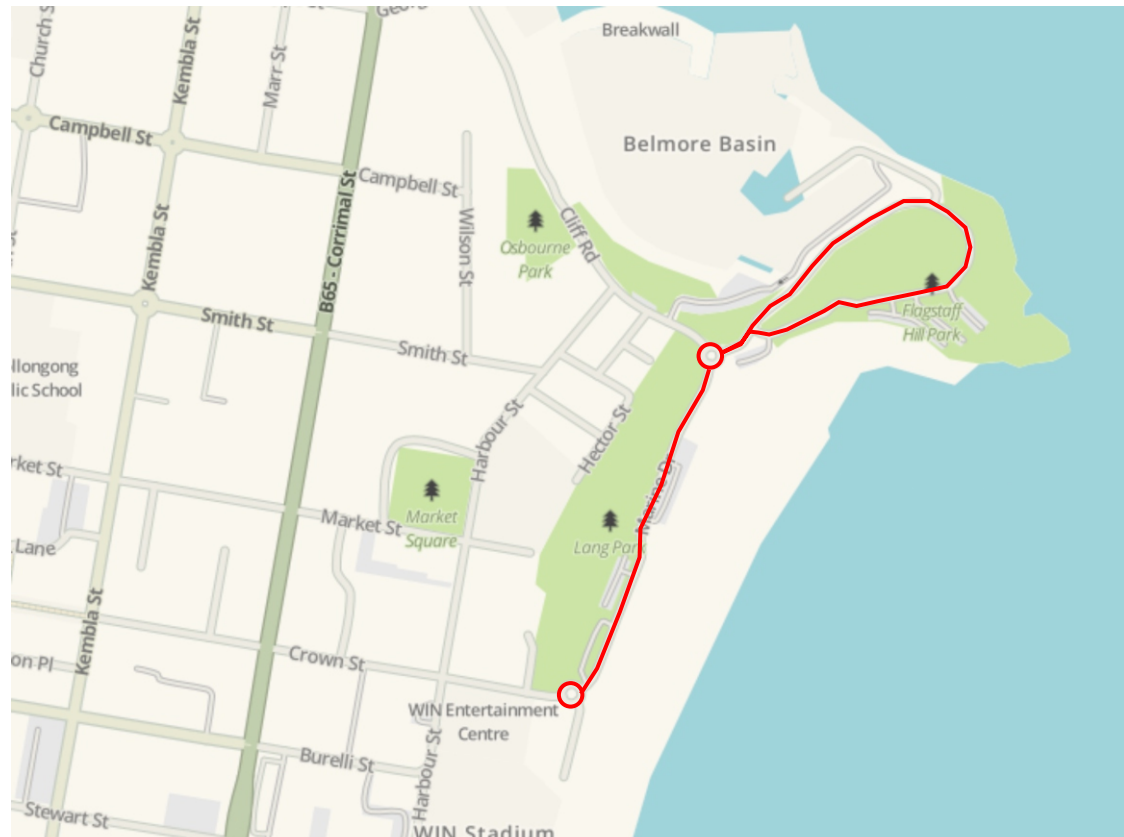

RIDE

WOLLONGONG

Festival of Cycling

CHANGED TRAFFIC CONDITIONS

SATURDAY 23RD SEPTEMBER, 2023

ROAD CLOSED	WHERE	TIME
Endeavour Drive	Closed at Cliff Rd	9.00am to 5.00pm

SUNDAY 24TH SEPTEMBER, 2023

ROAD CLOSED	WHERE	TIME
Endeavour Drive	Closed at Cliff Rd	7.00am to 5.00pm
Marine Drive	Closed between Cliff Rd & Crown St	7.00am to 5.00pm

Join us on Sunday 24th for The
Community Ride, All Abilities Ride & Family Ride

CHANGED TRAFFIC CONDITIONS WILL APPLY ON SAT 23RD, SEPT & SUN 24TH SEPT, 2023

Please take time to read this IMPORTANT information regarding changed traffic conditions whilst Ride Wollongong is taking place.

You will find road closure details, parking information and maps which will outline how residents are able to travel during the event.

Thank you for your co-operation and patience during this time. For more information visit www.eliteenergy.com.au or phone (02) 4423 7775