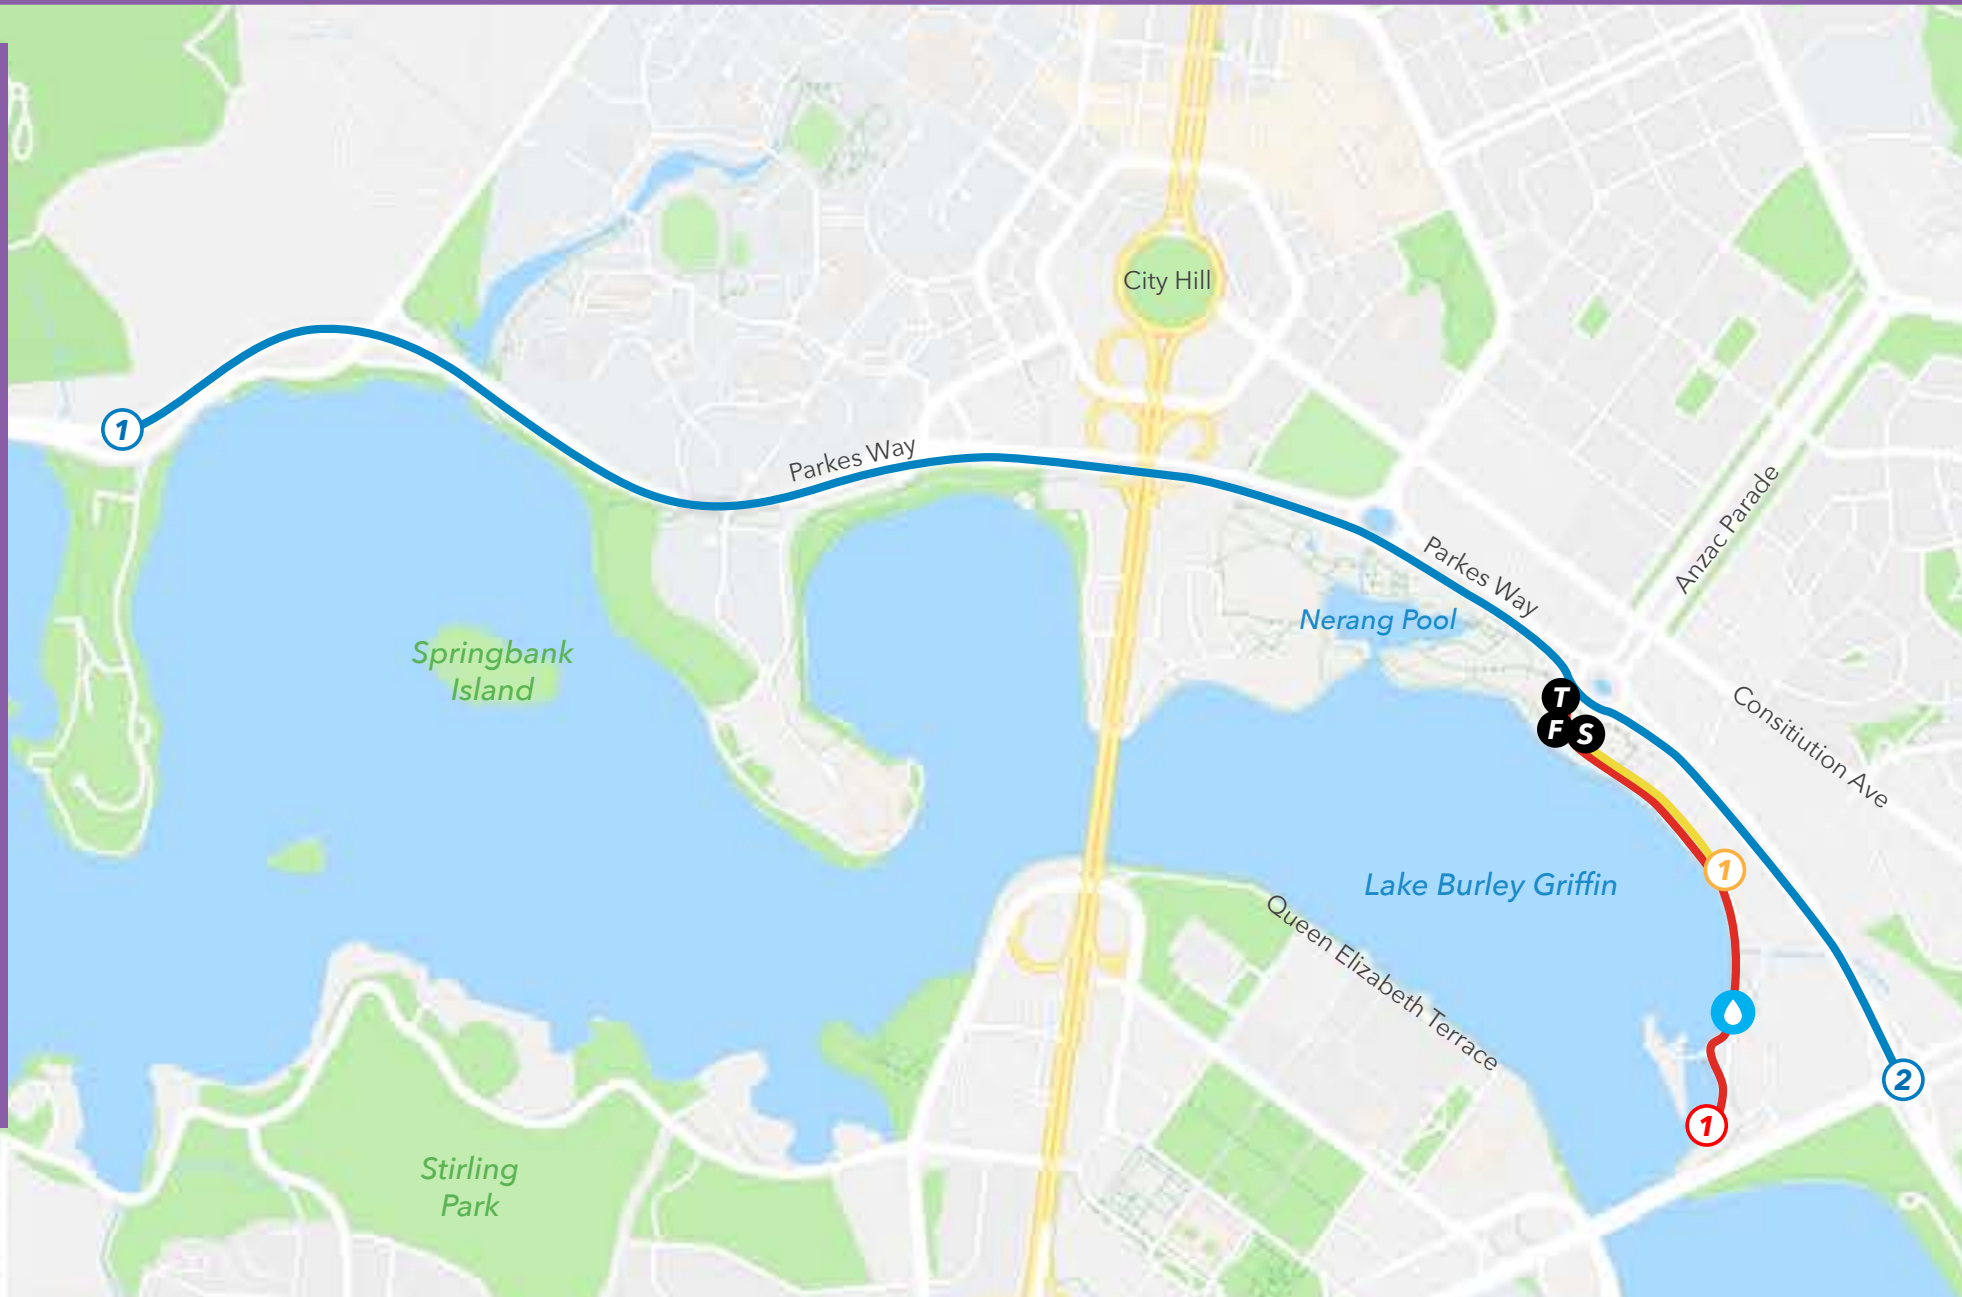

# SUPER SPRINT

## Canberra Duathlon

- S** START
- F** FINISH
- T** TRANSITION
- 1** RUN TURN
- 1** BIKE TURN
- 1** RUN TURN
-  AID STATION

- RUN 1 - 2KM
- BIKE - 10KM
- RUN 2 - 1KM