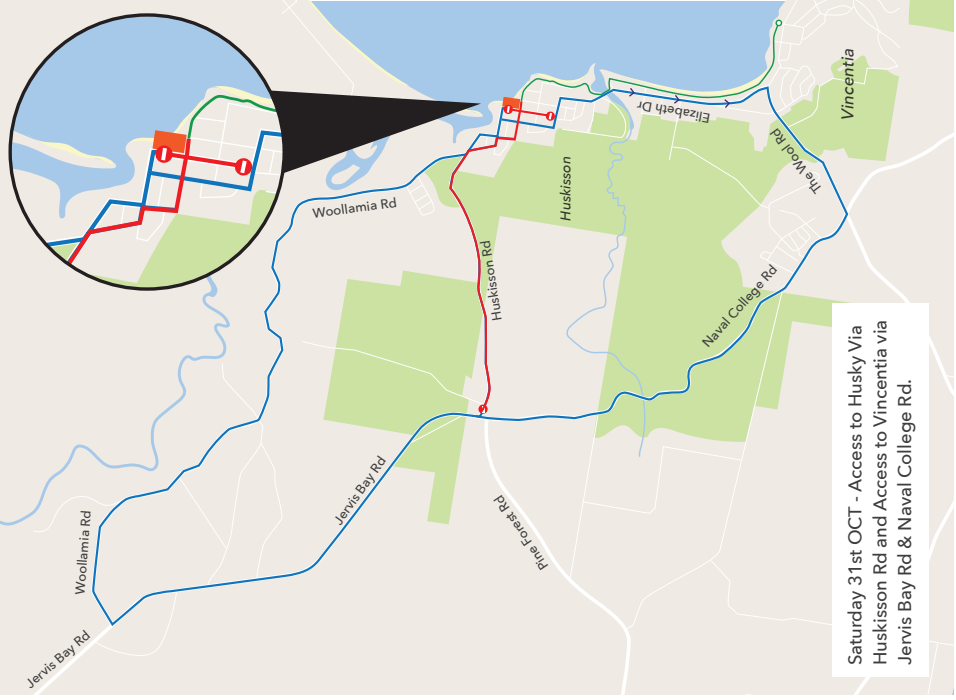

ALTERNATE TRAFFIC CONDITIONS WILL APPLY ON SAT 31ST OCTOBER & SUN 1ST NOVEMBER 2020

The following changed traffic conditions and restrictions have been considered and adopted by Shoalhaven City Council & NSW Police in conjunction with Elite Energy. Please take note of area maps, optional travel routes and times of road restrictions.

| RD RESTRICTION | DESCRIPTION | TIME |
|-----------------------------------|--|---------------|
| SATURDAY 31ST OCTOBER 2020 | | |
| HAWKE ST | CLOSED - Owen St to Kepple St | 7am - 9.30pm |
| BOWEN ST | CLOSED - Fegen St to Sydney St | 7am - 9.30pm |
| OWEN ST | CLOSED - Hawke St to Sydney St | 7am - 9.30pm |
| SYDNEY ST | CLOSED - Bowen St to Owen St | 7am - 9.30pm |
| PARK ST | CLOSED - Owen St to Tomerong Rd | 7am - 9.30pm |
| HUSKISSON RD | CLOSED - Woolamia Rd to Jervis Bay Rd | 7am - 9.30pm |
| SUNDAY 1ST NOVEMBER 2020 | | |
| HAWKE ST | CLOSED - Owen St to Keppel St | 7am - 12.30pm |
| OWEN ST | CLOSED - Hawke St to Sydney St | 7am - 12.30pm |
| CURRAMBENE ST | CLOSED - Owen St to Morton St | 7am - 12.30pm |
| SYDNEY ST | CLOSED - Morton St to Tomerong St | 7am - 12.30pm |
| HUSKISSON RD | CLOSED - Tomerong St to Jervis Bay Rd | 7am - 12.30pm |
| WOOLLAMIA RD | CLOSED - Tomerong St to Jervis Bay Rd | 7am - 12.30pm |
| SEASONGOOD RD | CLOSED - Jervis Bay Rd to Fairfax Rd | 7am - 12.30pm |
| FAIRFAX RD | CLOSED - Jervis Bay Rd to Woollamia Rd | 7am - 12.30pm |
| KNOLL PDE | CLOSED - Fairfax Rd to Woollamia Rd | 7am - 12.30pm |

Please note: Roads closed to public access. Residential access will be maintained throughout the closures.

- Detour
- Run Course
- Road Closure
- Event Central