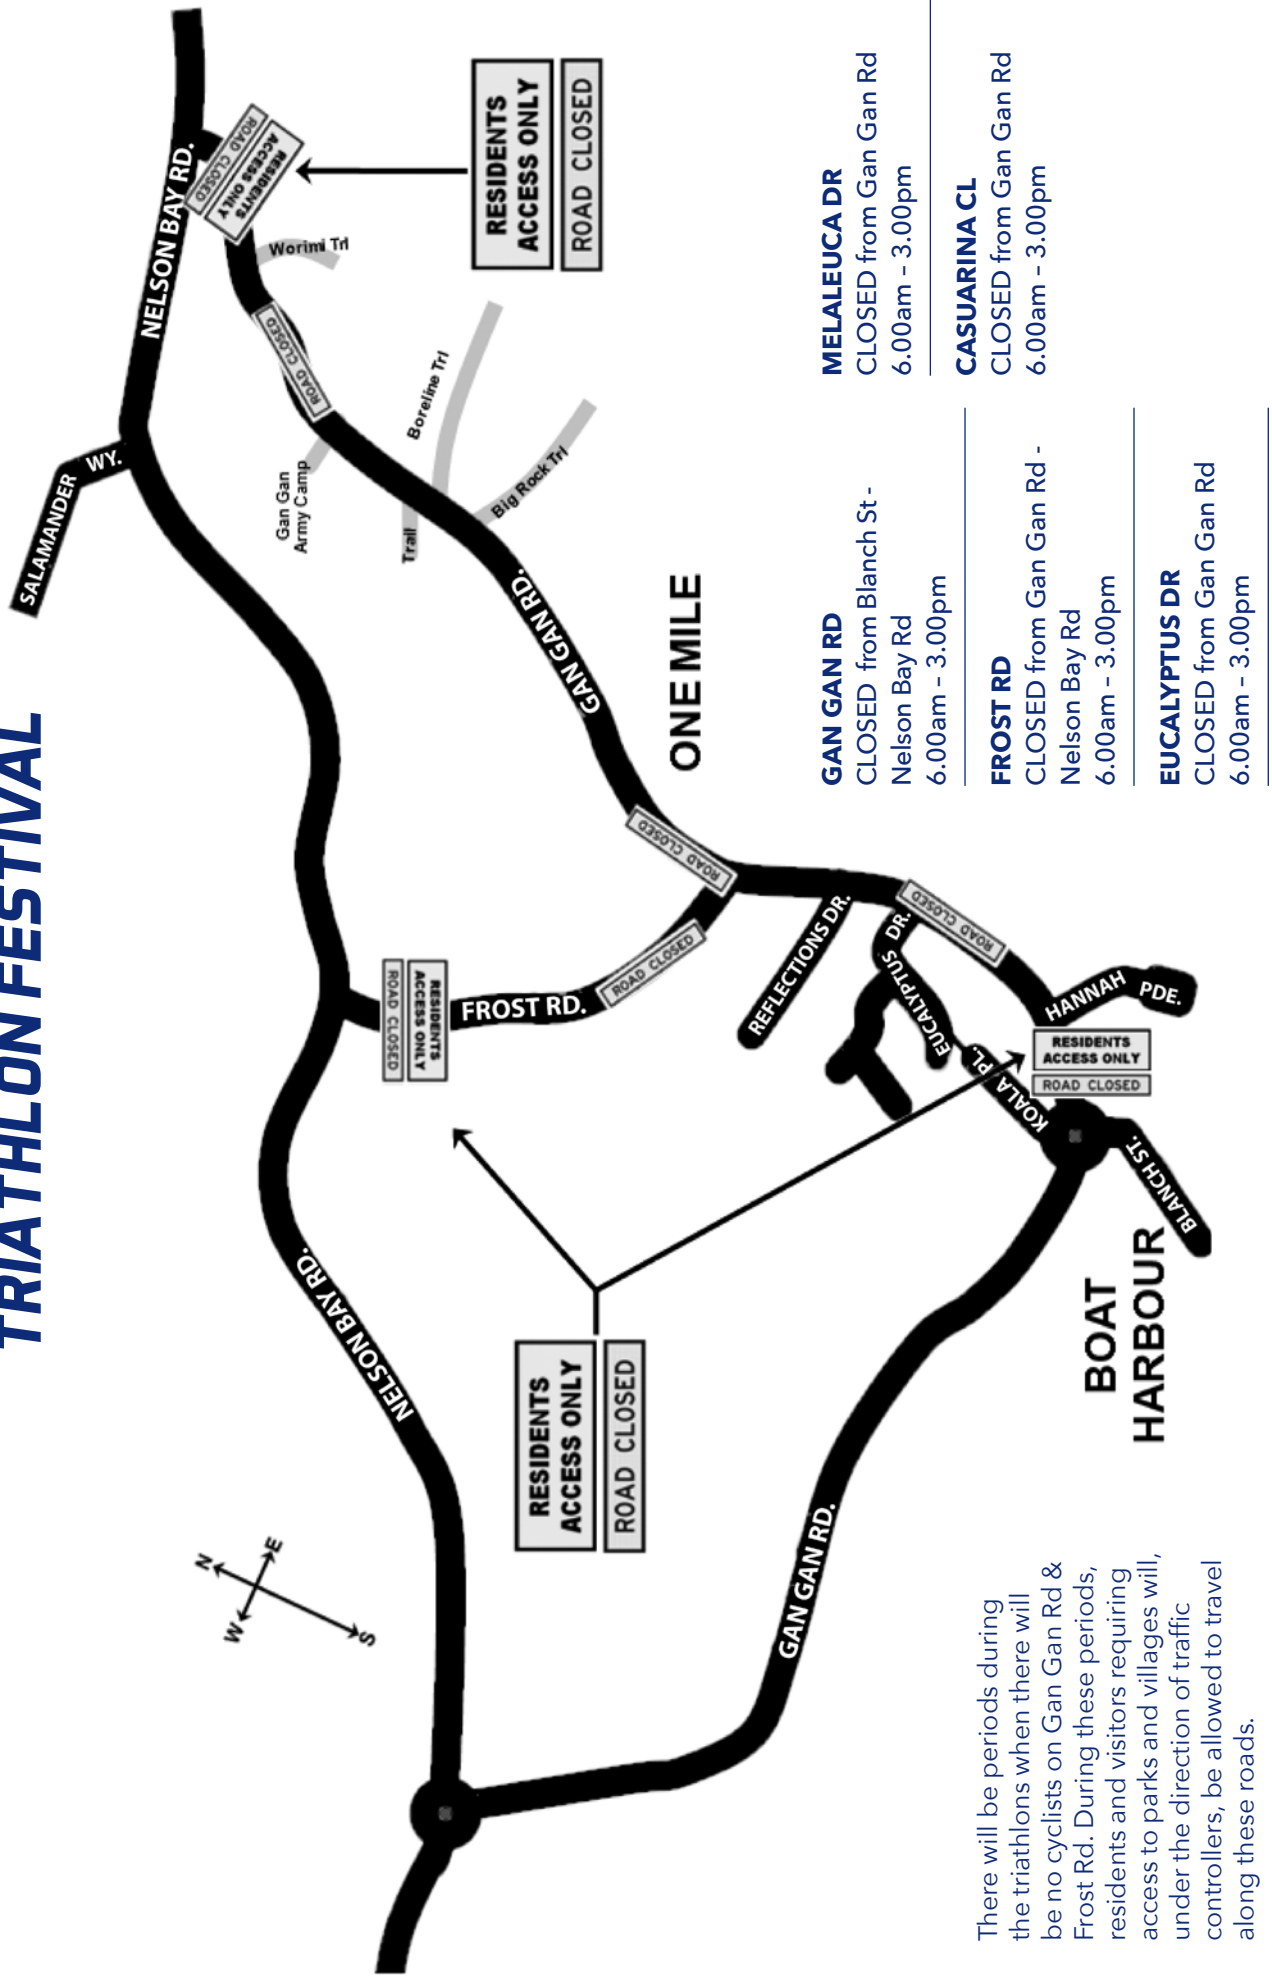

2018 TRI PORT STEPHENS TRIATHLON FESTIVAL

There will be periods during the triathlons when there will be no cyclists on Gan Gan Rd & Frost Rd. During these periods, residents and visitors requiring access to parks and villages will, under the direction of traffic controllers, be allowed to travel along these roads.

MELALEUCA DR
CLOSED from Gan Gan Rd
6.00am - 3.00pm

CASUARINA CL
CLOSED from Gan Gan Rd
6.00am - 3.00pm

GAN GAN RD
CLOSED from Blanch St -
Nelson Bay Rd
6.00am - 3.00pm

FROST RD
CLOSED from Gan Gan Rd -
Nelson Bay Rd
6.00am - 3.00pm

EUCALYPTUS DR
CLOSED from Gan Gan Rd
6.00am - 3.00pm

**RESIDENTS
ACCESS ONLY**
ROAD CLOSED

**RESIDENTS
ACCESS ONLY**
ROAD CLOSED

**RESIDENTS
ACCESS ONLY**
ROAD CLOSED

**RESIDENTS
ACCESS ONLY**
ROAD CLOSED