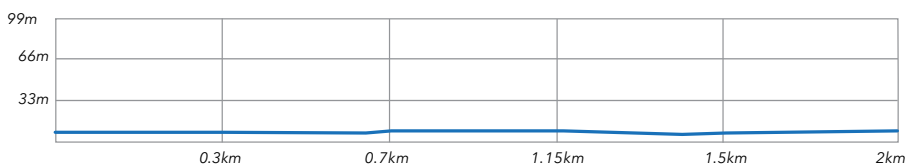

BIKE COURSE ELEVATION - 3M

- 50M SWIM
- 3KM BIKE
- 500M RUN
- F FINISH
- 1 AID STATION