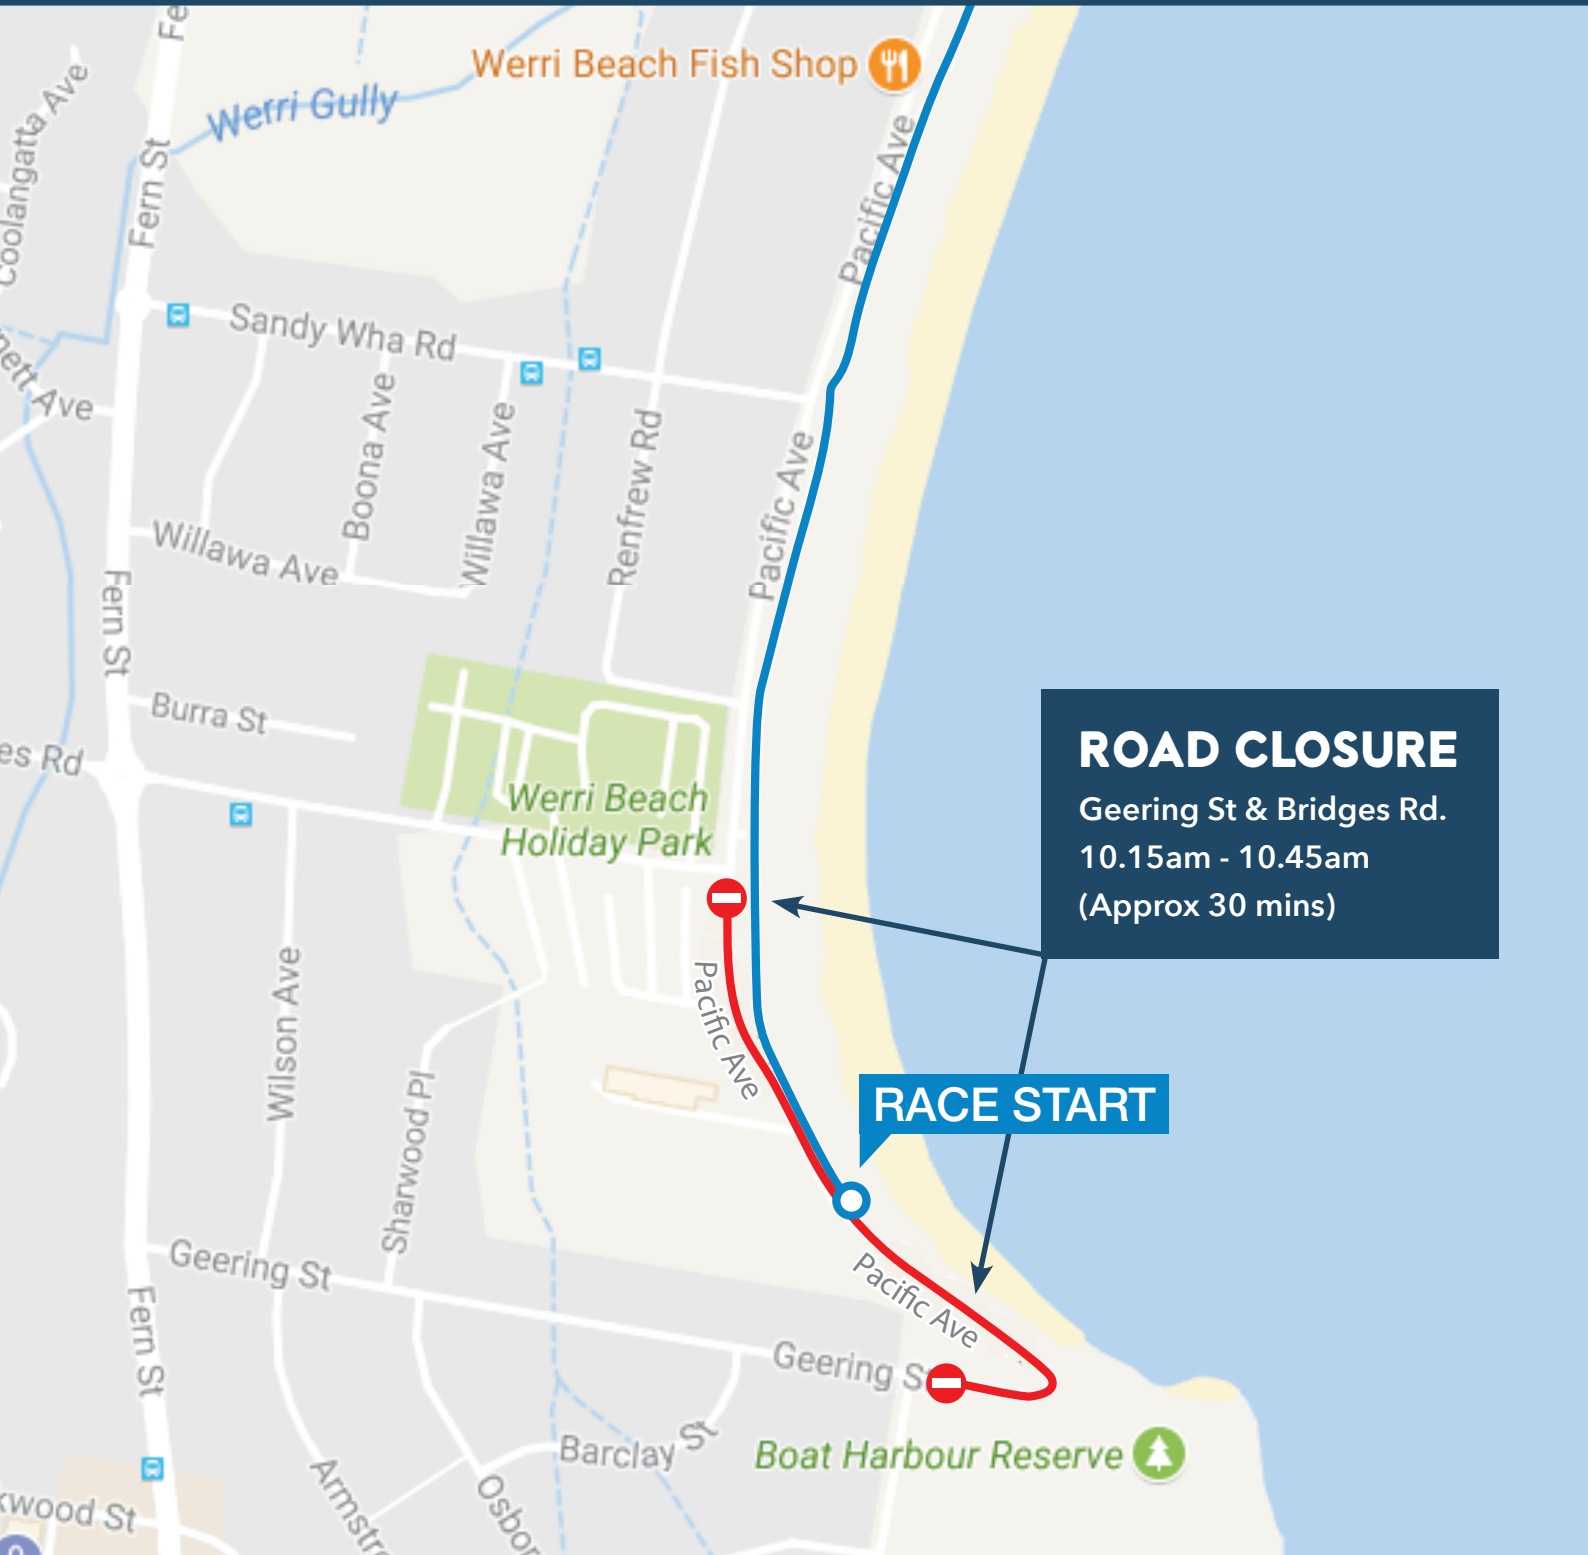

ROAD CLOSURE
Geering St & Bridges Rd.
10.15am - 10.45am
(Approx 30 mins)

RACE START