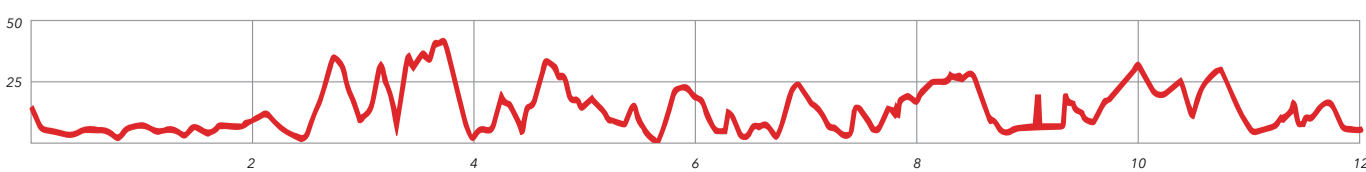

12KM

ONE WAY CLASSIC

ELEVATION

**S** START

**F** FINISH

 AID STATION