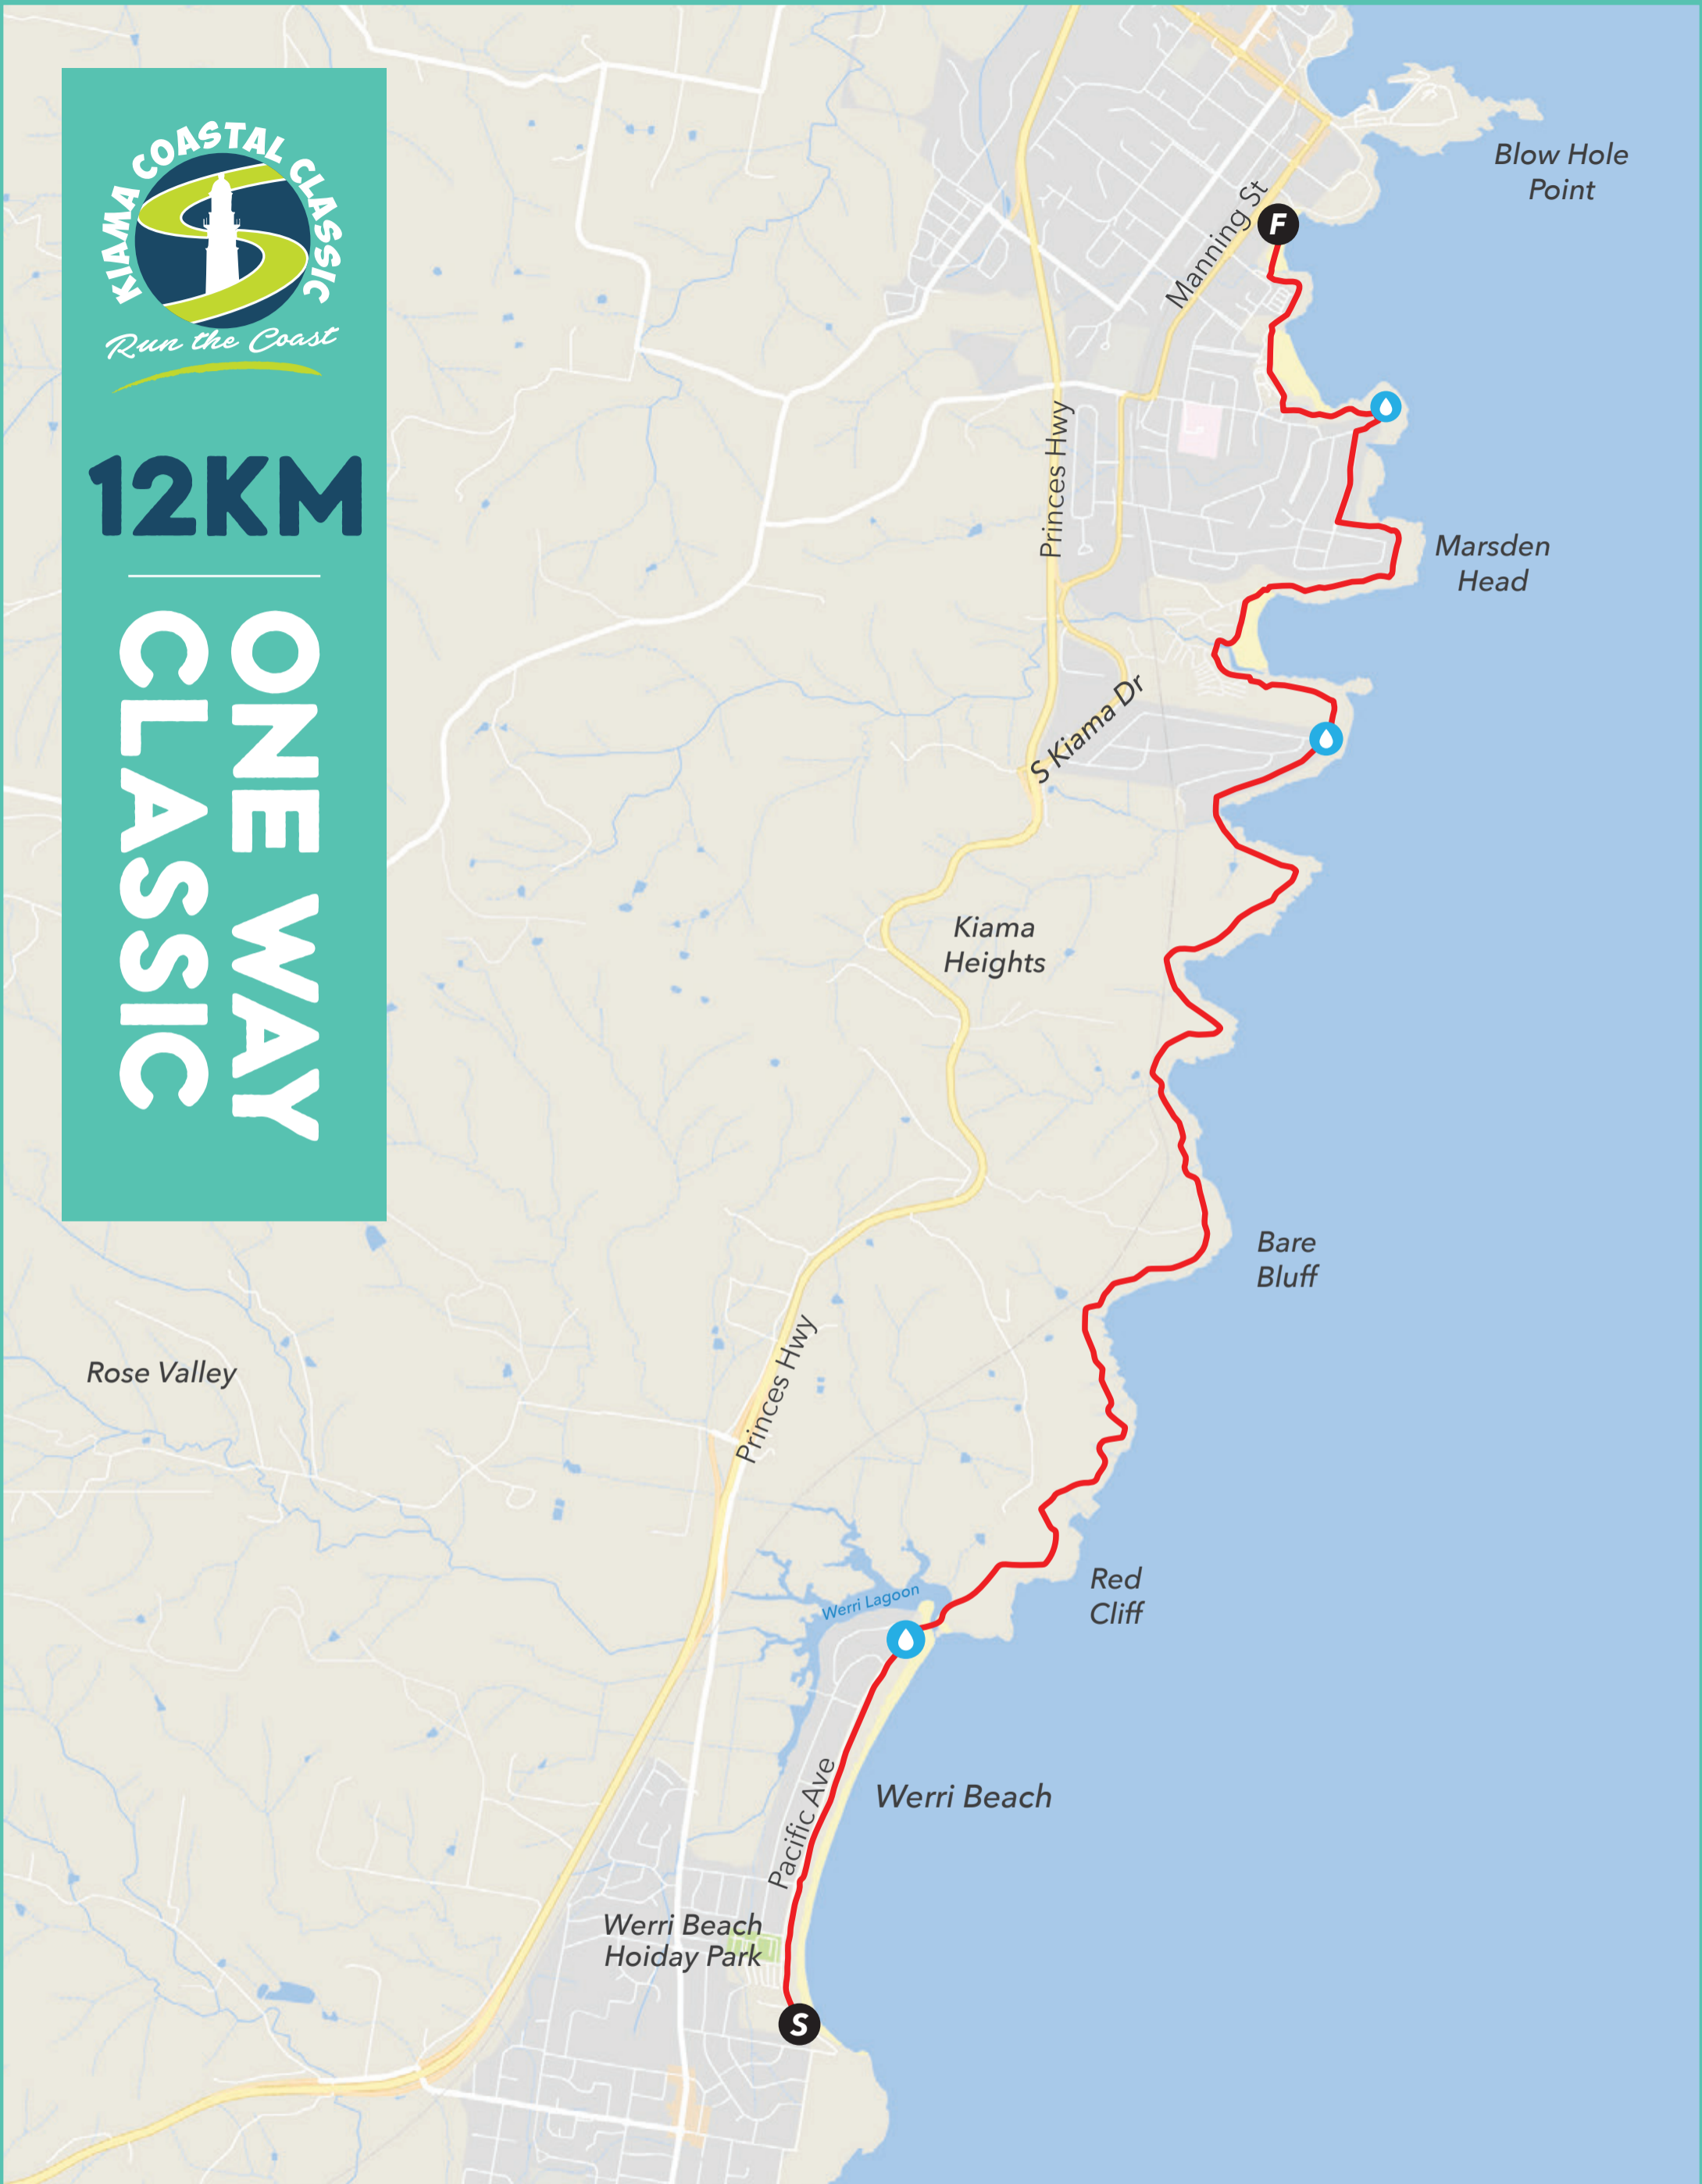

12KM

ONE WAY CLASSIC

ELEVATION

**S** START

**F** FINISH

 AID STATION